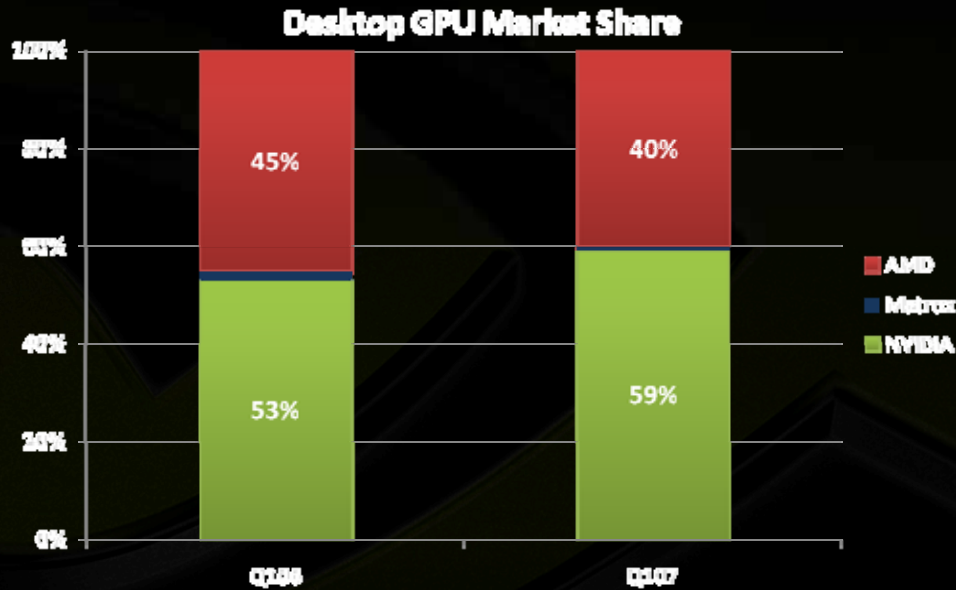

GeForce 8 – Largest Performance Leap Ever

Relative Performance by Generation

GeForce 8 Extends Architectural Leadership

Note: Die area is normalized to same process

GeForce 8800 GTS (\$379) vs. 2900 XT (\$409)

Market Share Gains in DT and NB

Notebook Cycle Share

Top DirectX 10 Developed on NVIDIA

2H '07

Aug '07

2H '07

2H '07

And many more!