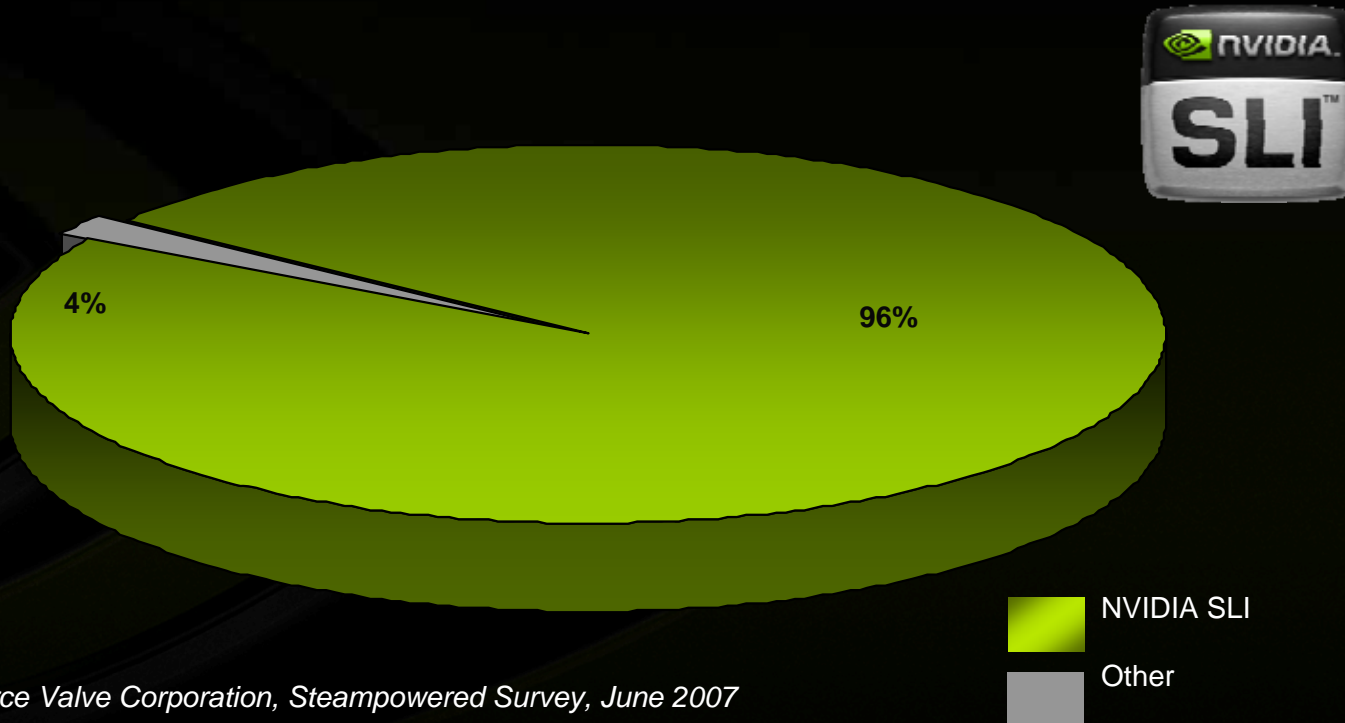

- Bill Roper, CEO of Flagship Studios

LIVE DEMO

(DX10 Demos)

NVIDIA SLI – Enthusiast Platform of Choice

**Source Valve Corporation, Steampowered Survey, June 2007*

SLI - Unmatched Compatibility and Stability