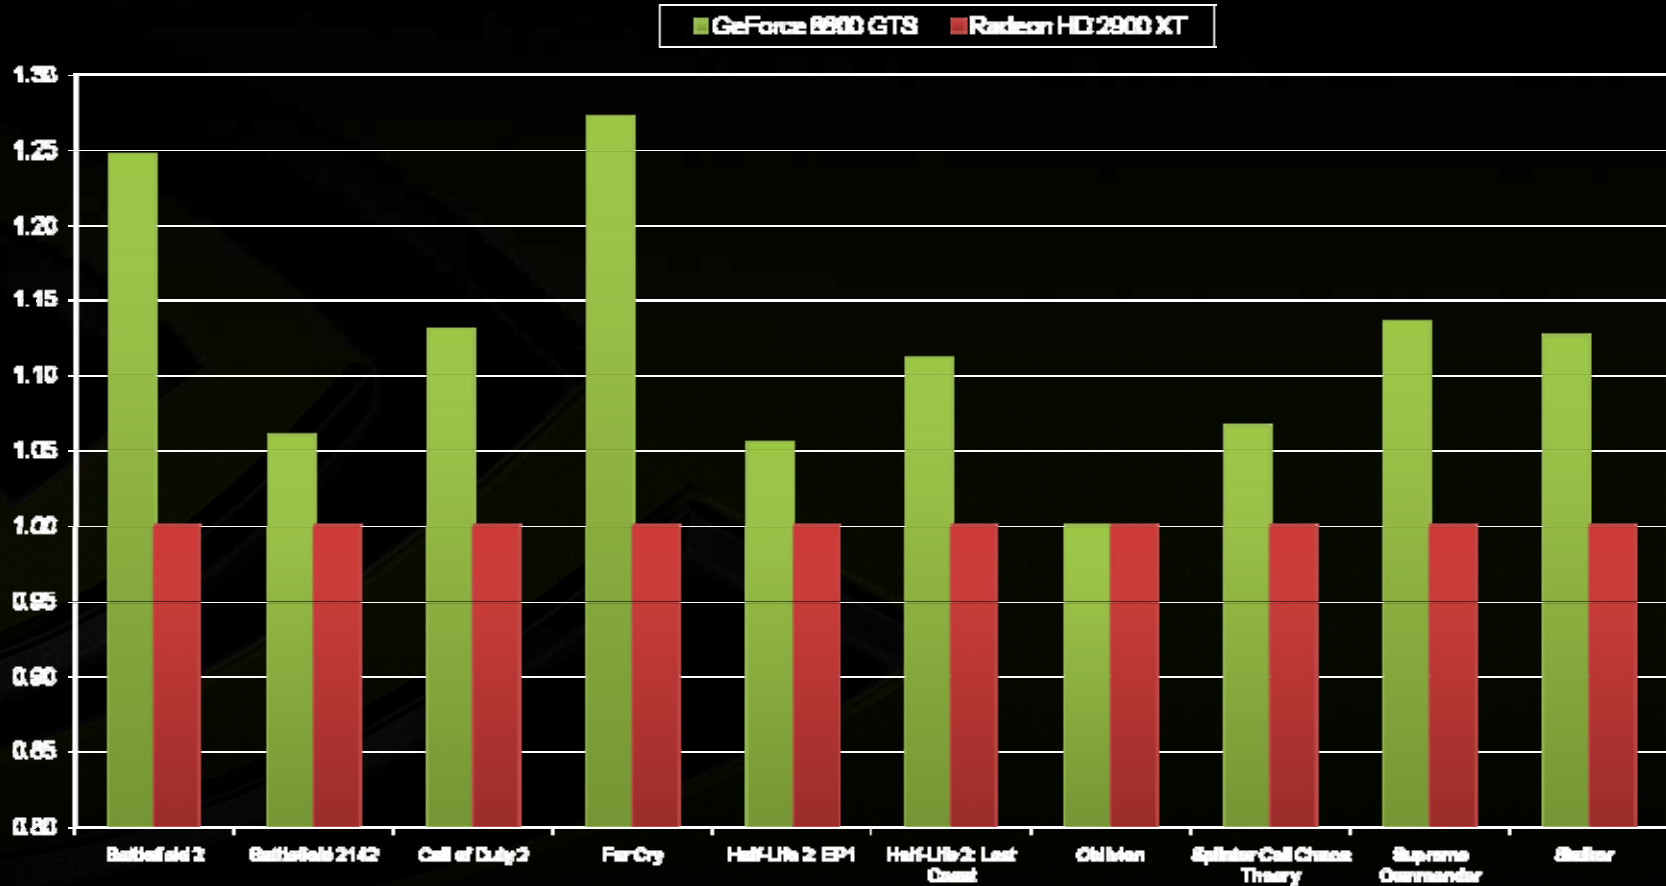

GeForce 8 – Largest Performance Leap Ever

Relative Performance by Generation

GeForce 8 Extends Architectural Leadership

Note: Die area is normalized to same process

GeForce 8800 GTS (\$379) vs. 2900 XT (\$409)

Market Share Gains in DT and NB

Notebook Cycle Share

Top DirectX 10 Developed on NVIDIA

2H '07

Aug '07

2H '07

2H '07

And many more!