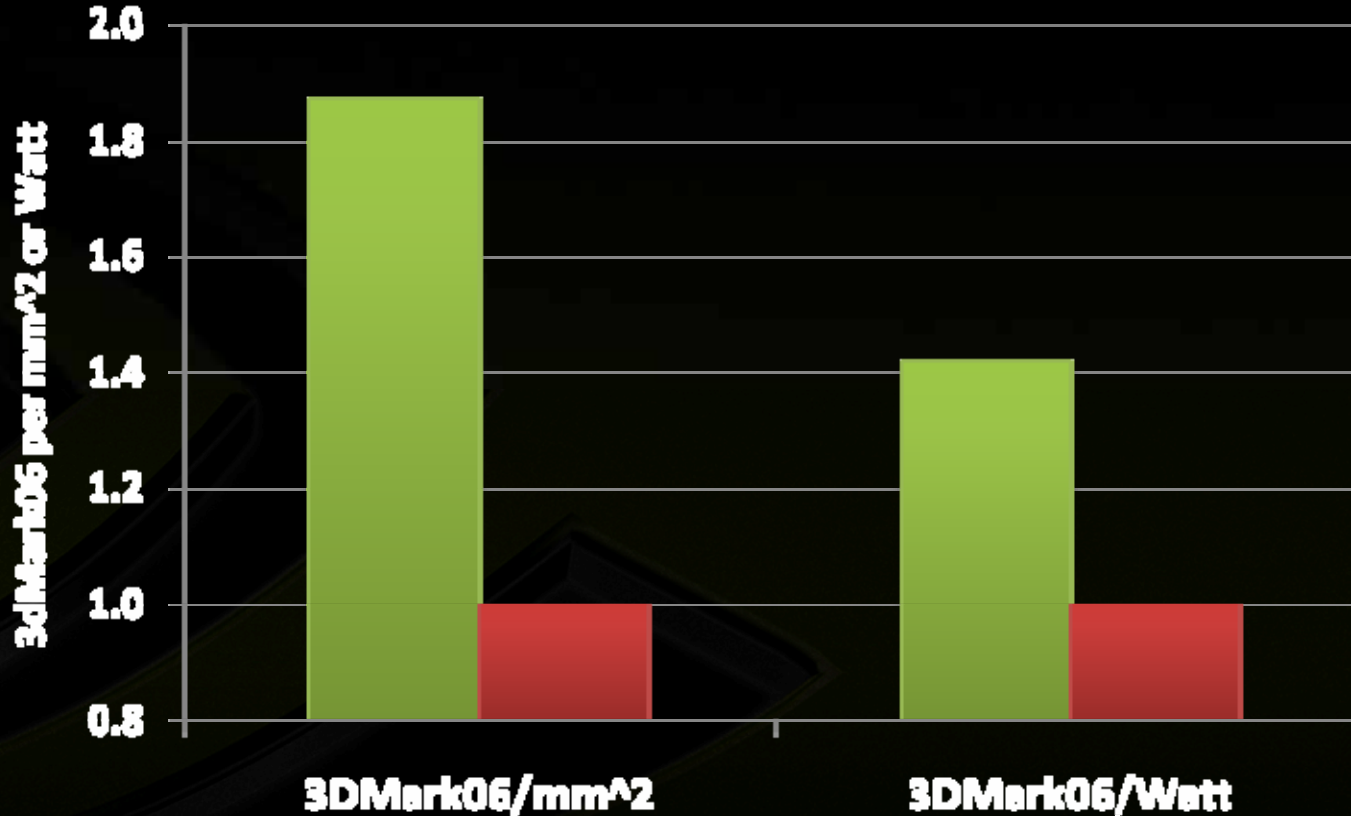

2007 – Year of the PIG

豬

2007 – Year of the GPU

豬

GeForce GPU in 2007

**Highest Performance, Best Experience
To Enthusiast Community**

**Lowest Power, Full Featured
To Notebook, SFF and mGPU**

Microsoft
DirectX10

GeForce 8 – Largest Performance Leap Ever

Relative Performance by Generation

GeForce 8 Extends Architectural Leadership

Note: Die area is normalized to same process

GeForce 8800 GTS (\$379) vs. 2900 XT (\$409)