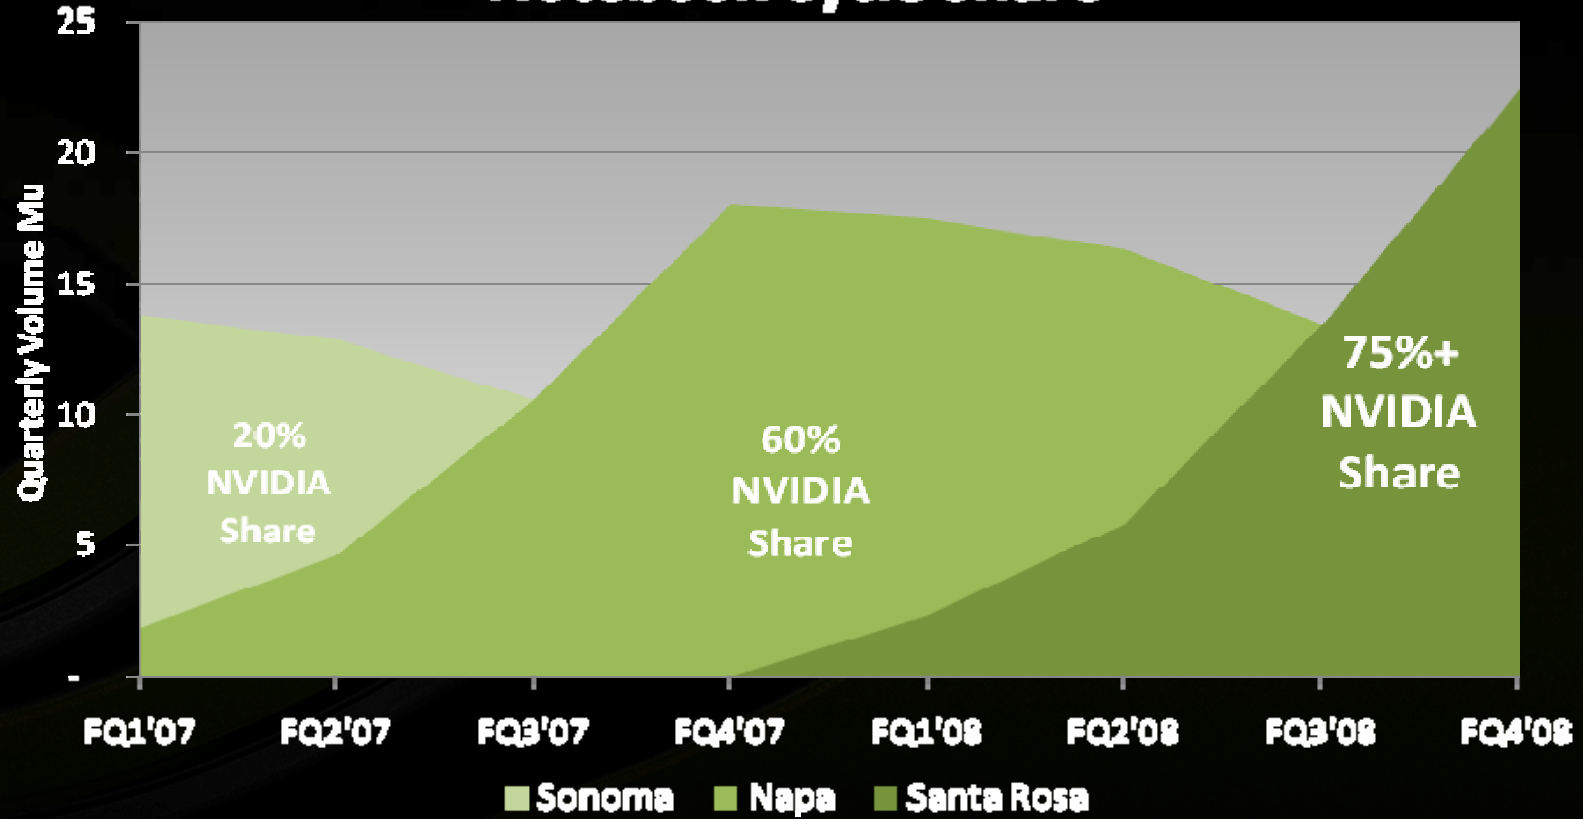

GeForce 8 – Largest Performance Leap Ever

Relative Performance by Generation

GeForce 8 Extends Architectural Leadership

Note: Die area is normalized to same process

GeForce 8800 GTS (\$379) vs. 2900 XT (\$409)

Market Share Gains in DT and NB

Notebook Cycle Share

Top DirectX 10 Developed on NVIDIA

2H '07

Aug '07

2H '07

2H '07

And many more!