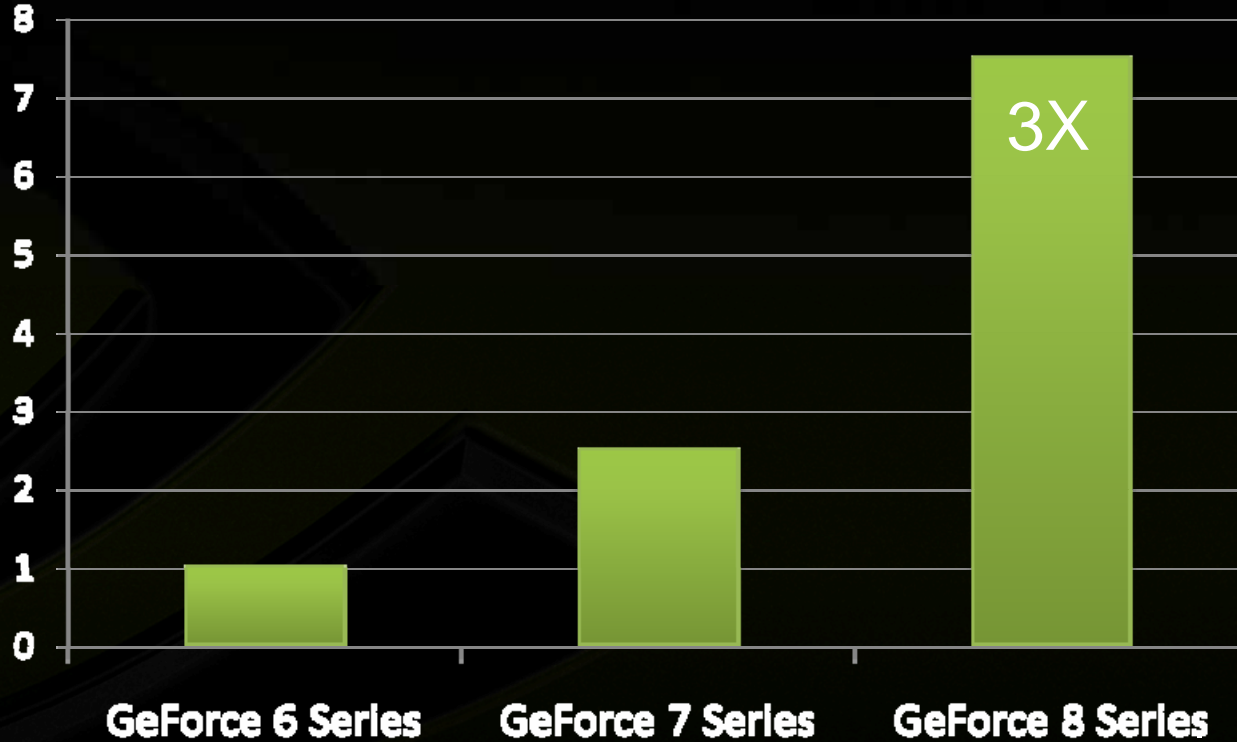

2007 – Year of the PIG

豬

2007 – Year of the GPU

豬

GeForce GPU in 2007

**Highest Performance, Best Experience
To Enthusiast Community**

**Lowest Power, Full Featured
To Notebook, SFF and mGPU**

Microsoft
DirectX10

GeForce 8 – Largest Performance Leap Ever

Relative Performance by Generation

GeForce 8 Extends Architectural Leadership

Note: Die area is normalized to same process

GeForce 8800 GTS (\$379) vs. 2900 XT (\$409)