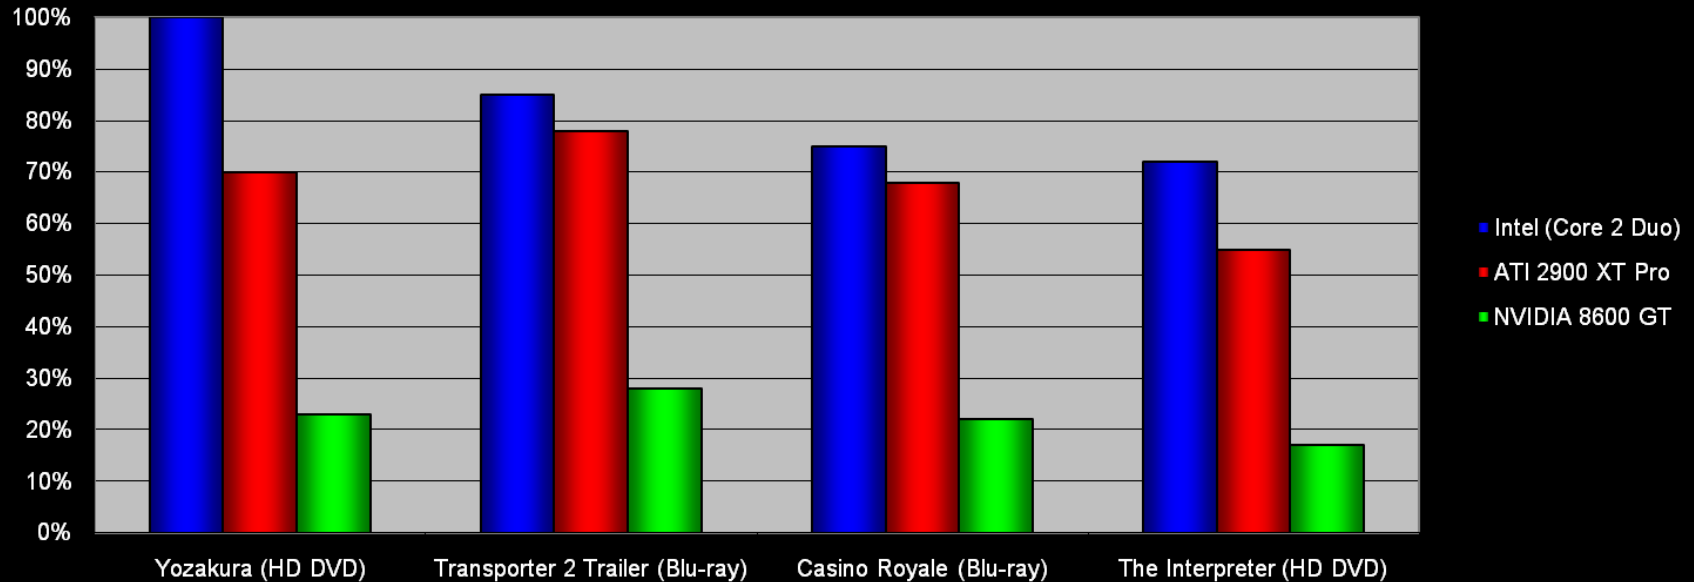

PureVideo HD – Full H.264 CPU Offload

Blu-ray & HD DVD CPU Utilization Benchmarks