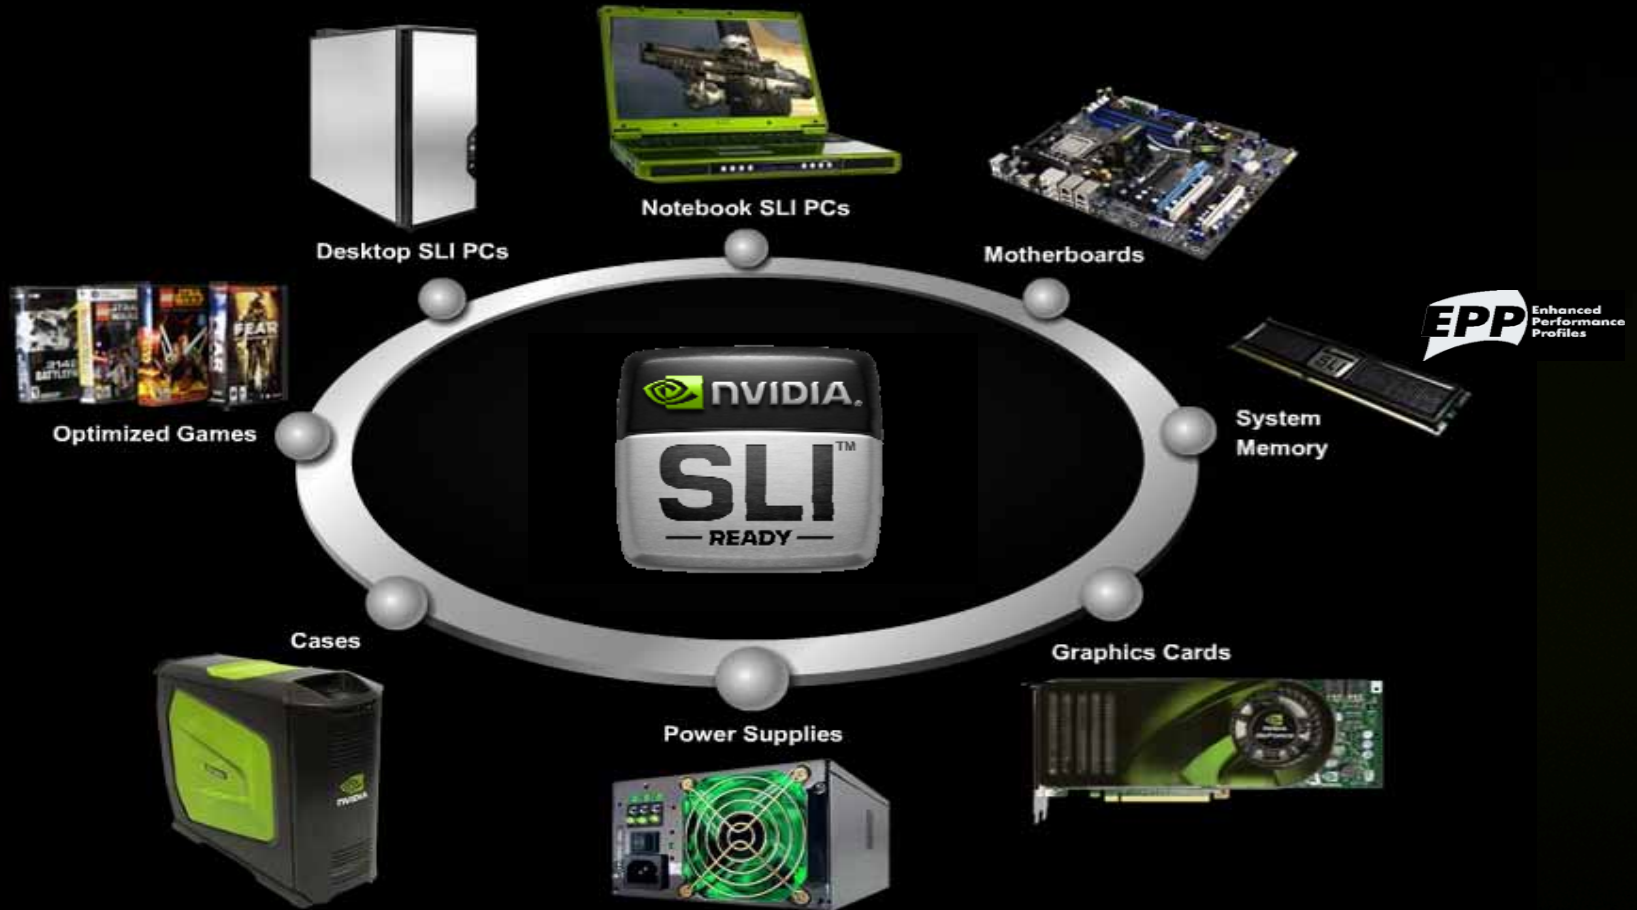

- Bill Roper, CEO of Flagship Studios

LIVE DEMO

(DX10 Demos)

NVIDIA SLI – Enthusiast Platform of Choice

**Source Valve Corporation, Steampowered Survey, June 2007*

SLI - Unmatched Compatibility and Stability