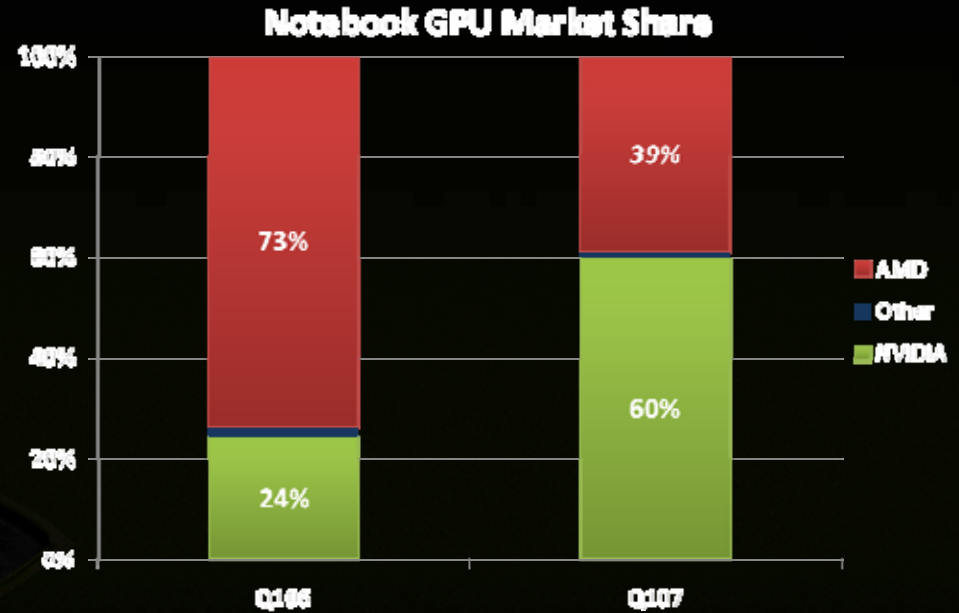

2007 – Year of the PIG

豬

2007 – Year of the GPU

豬

GeForce GPU in 2007

**Highest Performance, Best Experience
To Enthusiast Community**

**Lowest Power, Full Featured
To Notebook, SFF and mGPU**

Microsoft
DirectX10

GeForce 8 – Largest Performance Leap Ever

Relative Performance by Generation

GeForce 8 Extends Architectural Leadership

Note: Die area is normalized to same process

GeForce 8800 GTS (\$379) vs. 2900 XT (\$409)

Market Share Gains in DT and NB

Notebook Cycle Share

Top DirectX 10 Developed on NVIDIA

2H '07

Aug '07

2H '07

2H '07

And many more!