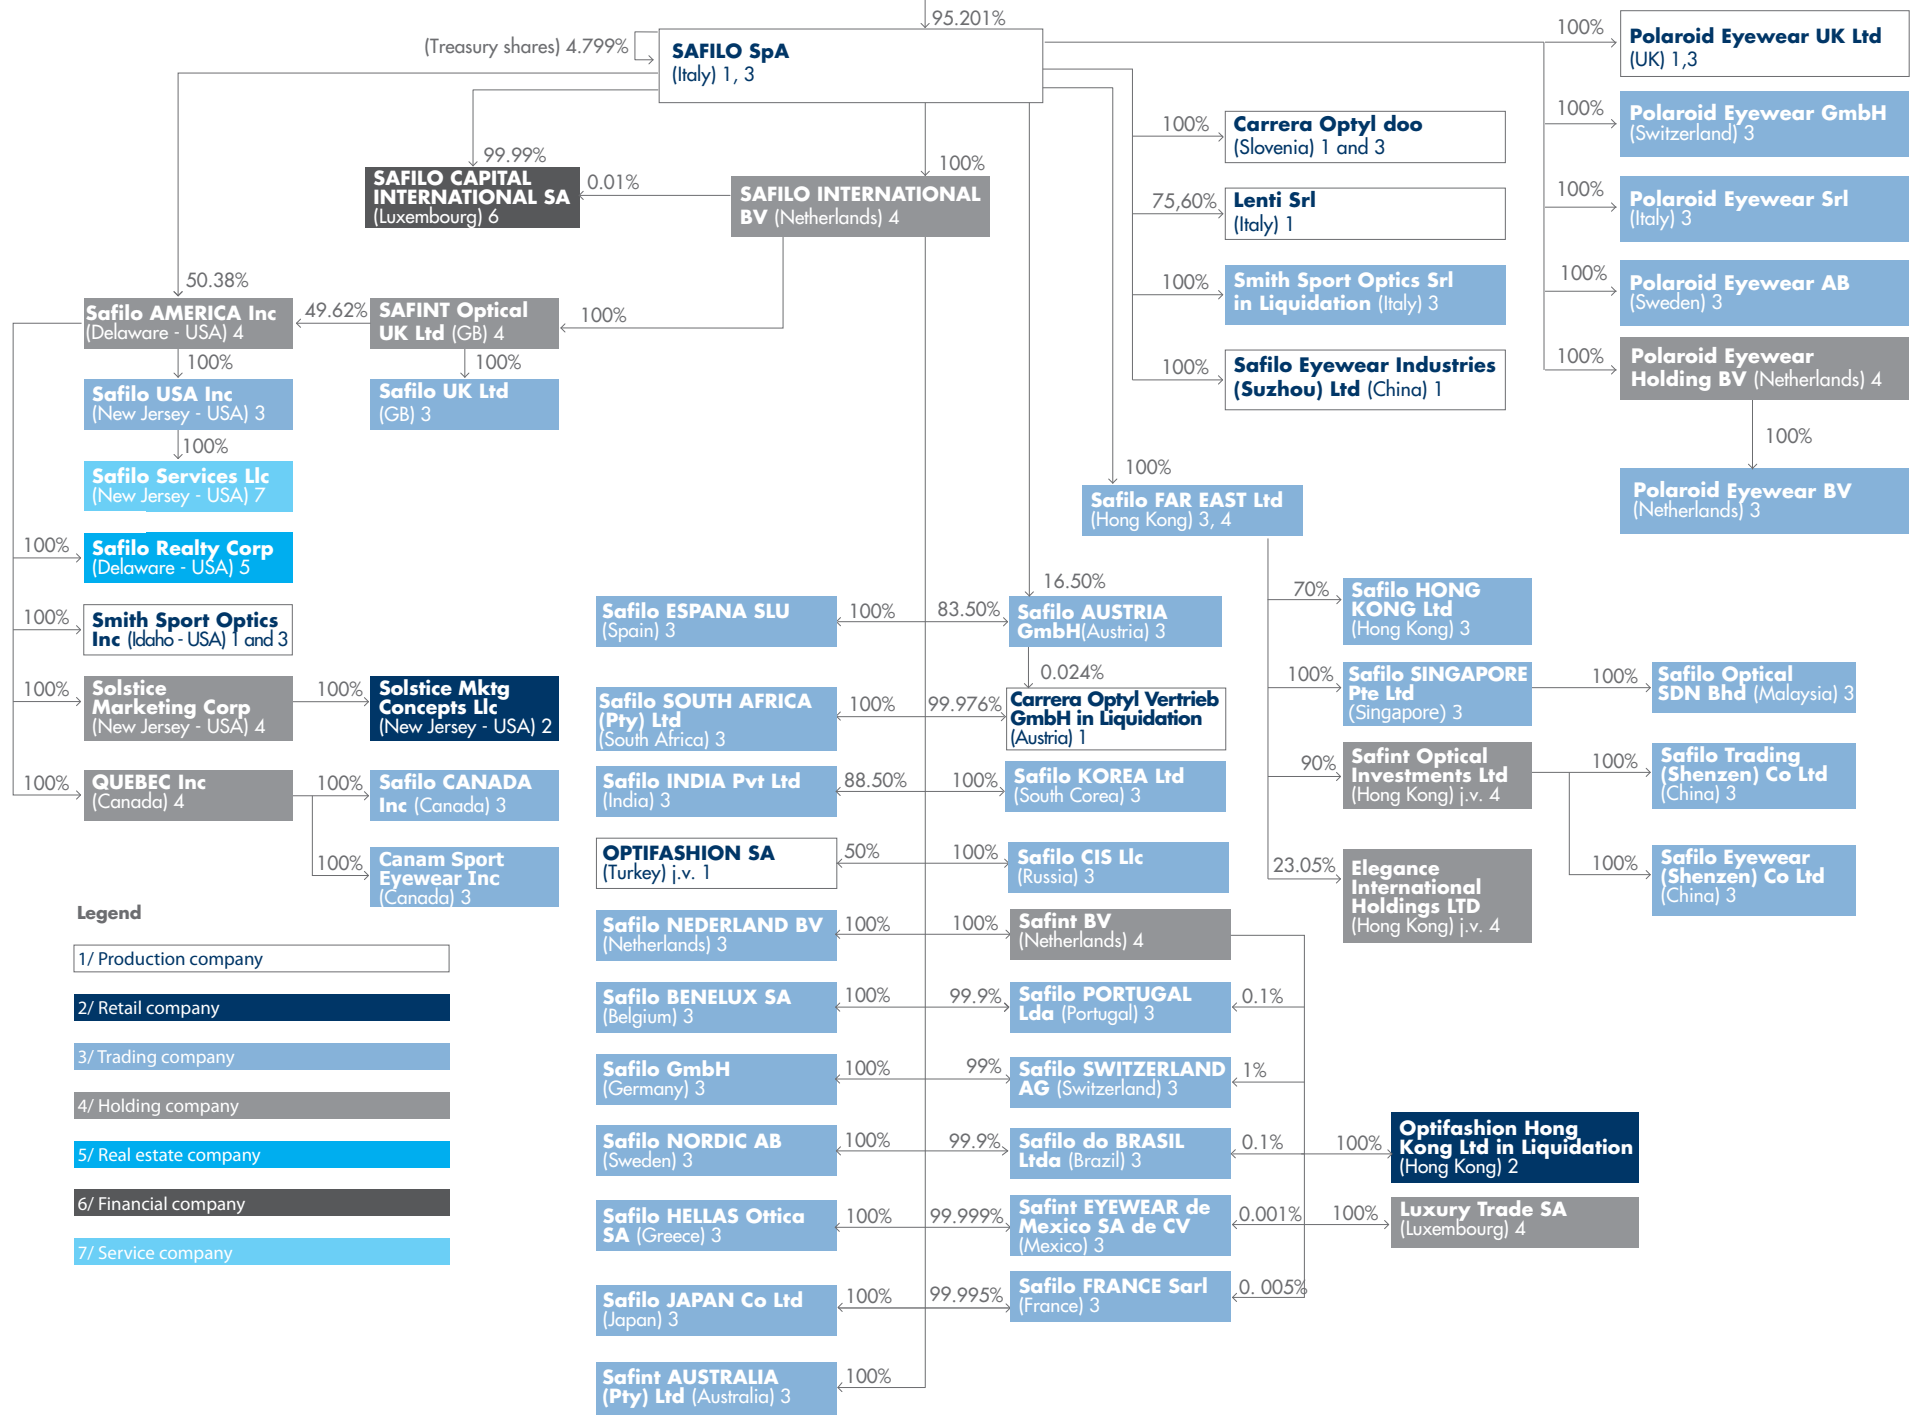

SAFILO GROUP SpA
(Italy) 4

Legend

- 1/ Production company
- 2/ Retail company
- 3/ Trading company
- 4/ Holding company
- 5/ Real estate company
- 6/ Financial company
- 7/ Service company