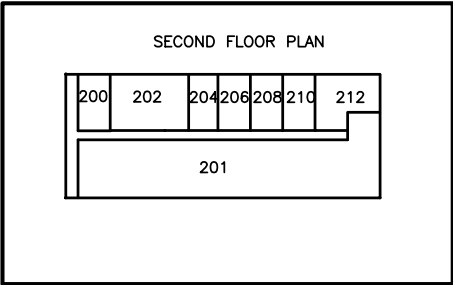

PLACE BATHURST MALL

BATHURST, N.B.

Parking

76
ST-HUBERT
BBQ

Place Bathurst Mall
1300 St. Peter's Avenue
Bathurst, N.B.

1. Zellers	66,000
2. Sears	30,000
3. Staples	25,000
4. Mark's Work Wearhouse	5,500
4a. Noah & Co.	1,500
5. Dollarama	10,500
6. Pet + 3	2,300
7. Yellow	3,256
32. Bank of Nova Scotia	5,231
37. GNC	900
38. Eclipse	1,991
40. Available	504
41. Charm Jewellery	1,101
42. Mane Effect	990
43. CD Plus	2,200
44. Reitmans	3,725
46. Dorlene	1,444
48. Miss Teen / Ardene	2,000
49. Loto 7	949
51. Bizou	670
53. Vagabond	1,488
54. The Love Garden	1,085
55. Suzy Shier	2,140
57. La Source	2,167
59. Available	2,071
60. Bata /Athlete's World	4,200
60.1 M&M Meats	1,500
61. Le Chateau	3,432
63. Naturalizer	1,522
64. Jeans Experts	3,079
66. Bentley	1,000
67. Northern Reflections	2,053
68. Easy Home	2,971
71. Available	1,200
73. Stokes	1,322
74. Tim Horton's	800
76. St-Hubert BBQ	5,582
200 Administration	700
201 WHSCC	5,600
202 C.U.P.E.	1,506
204 Dr. Youseff	550
206 Dr. M. Loubani	700
208 Aurele Allain	787
210 Dr. Ngo	789
212 Dr. St. Germain	1,213

REVISE: September 01, 2005 rev."C"

DATE: March 28, 1998

THE PLAZA GROUP
527 Queen Street, Suite 110
Fredericton, N.B.
E3B 1B8
Tel.: 506-451-1826
Fax.: 506-451-1802
90 Rue Morgan, Suite 200
Baie D'Urfe, Quebec
H9X 3A8
Tel.: 514-457-7007
Fax.: 514-457-0220
www.plaza.ca