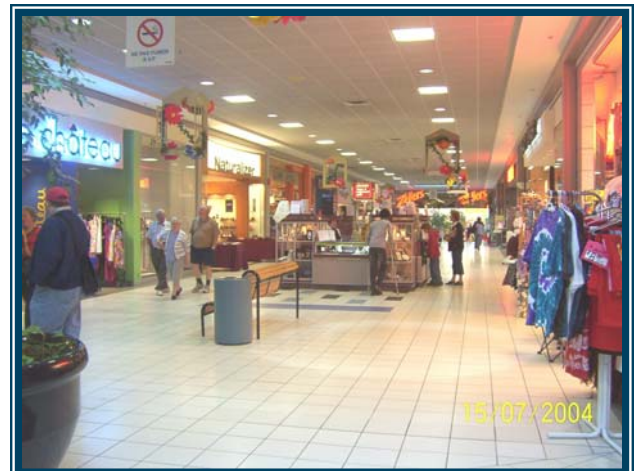

Place Bathurst Mall Bathurst, NB

Address	1300 St. Peter's Avenue, Bathurst, New Brunswick
Area	217 411 sq.ft.
Parking Spaces	1 100
Major Retailers	Sears, Staples, Zellers, Dollarama
Property Summary	Place Bathurst Mall is the dominant enclosed mall in northeastern New Brunswick. The centre features a strong mix of regional and national retailers.