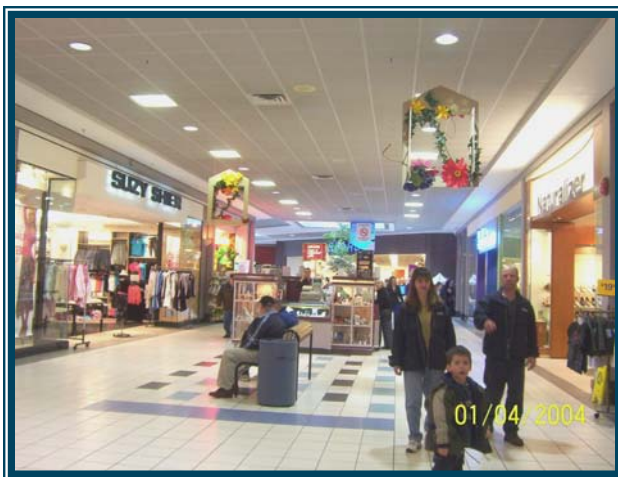

Place Bathurst Mall Bathurst, NB

Address	1300 St. Peter's Avenue, Bathurst, New Brunswick
Area	217 411 sq.ft.
Parking Spaces	1 100
Major Retailers	Sears, Staples, Zellers, Dollarama
Property Summary	Place Bathurst Mall is the dominant enclosed mall in northeastern New Brunswick. The centre features a strong mix of regional and national retailers.