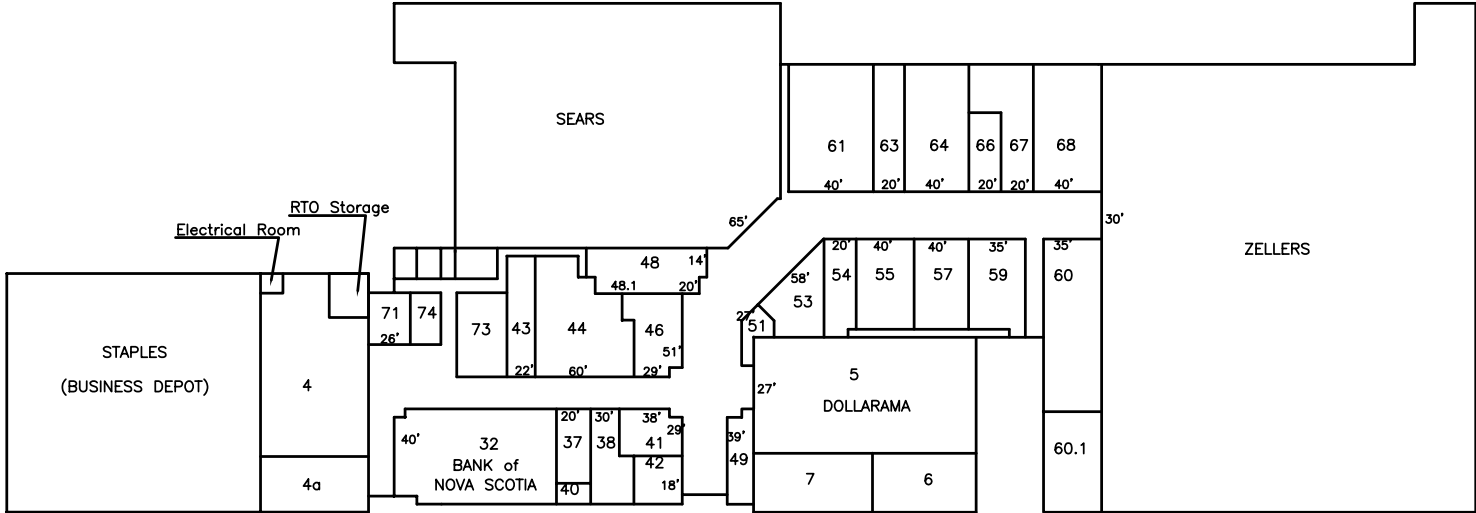

PLACE BATHURST MALL

BATHURST, N.B.

Parking

76
ST-HUBERT
BBQ

Place Bathurst Mall
1300 St. Peter's Avenue
Bathurst, N.B.

1. Zellers	66,000
2. Sears	30,000
3. Staples	25,000
4. Mark's Work Wearhouse	5,500
4a. Noah & Co.	1,500
5. Dollarama	10,500
6. Pet + 3	2,300
7. Yellow	3,256
32. Bank of Nova Scotia	5,231
37. GNC	900
38. Eclipse	1,991
40. Available	504
41. Charm Jewellery	1,101
42. Mane Effect	990
43. CD Plus	2,200
44. Reitmans	3,725
46. Dorlene	1,444
48. Miss Teen / Ardene	2,000
49. Loto 7	949
51. Bizou	670
53. Vagabond	1,488
54. The Love Garden	1,085
55. Suzy Shier	2,140
57. La Source	2,167
59. Available	2,071
60. Bata /Athlete's World	4,200
60.1 M&M Meats	1,500
61. Le Chateau	3,432
63. Naturalizer	1,522
64. Jeans Experts	3,079
66. Bentley	1,000
67. Northern Reflections	2,053
68. Easy Home	2,971
71. Available	1,200
73. Stokes	1,322
74. Tim Horton's	800
76. St-Hubert BBQ	5,582
200 Administration	700
201 WHSCC	5,600
202 C.U.P.E.	1,506
204 Dr. Youseff	550
206 Dr. M. Loubani	700
208 Aurele Allain	787
210 Dr. Ngo	789
212 Dr. St. Germain	1,213

REVISE: September 01, 2005 rev."C"

DATE: March 28, 1998

THE PLAZA GROUP
527 Queen Street, Suite 110
Fredericton, N.B.
E3B 1B8
Tel.: 506-451-1826
Fax.: 506-451-1802
90 Rue Morgan, Suite 200
Baie D'Urfe, Quebec
H9X 3A8
Tel.: 514-457-7007
Fax.: 514-457-0220
www.plaza.ca